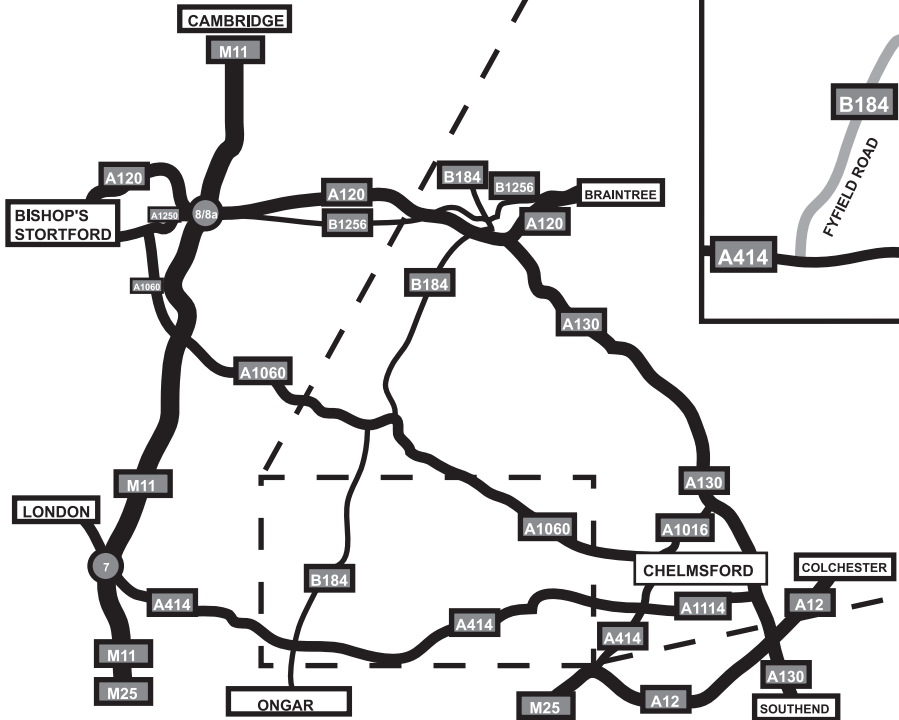

SKREENS PARK

Activity Centre

SKREENS PARK Activity Centre
Skreens Park Road
Roxwell
Essex
CM1 4NN