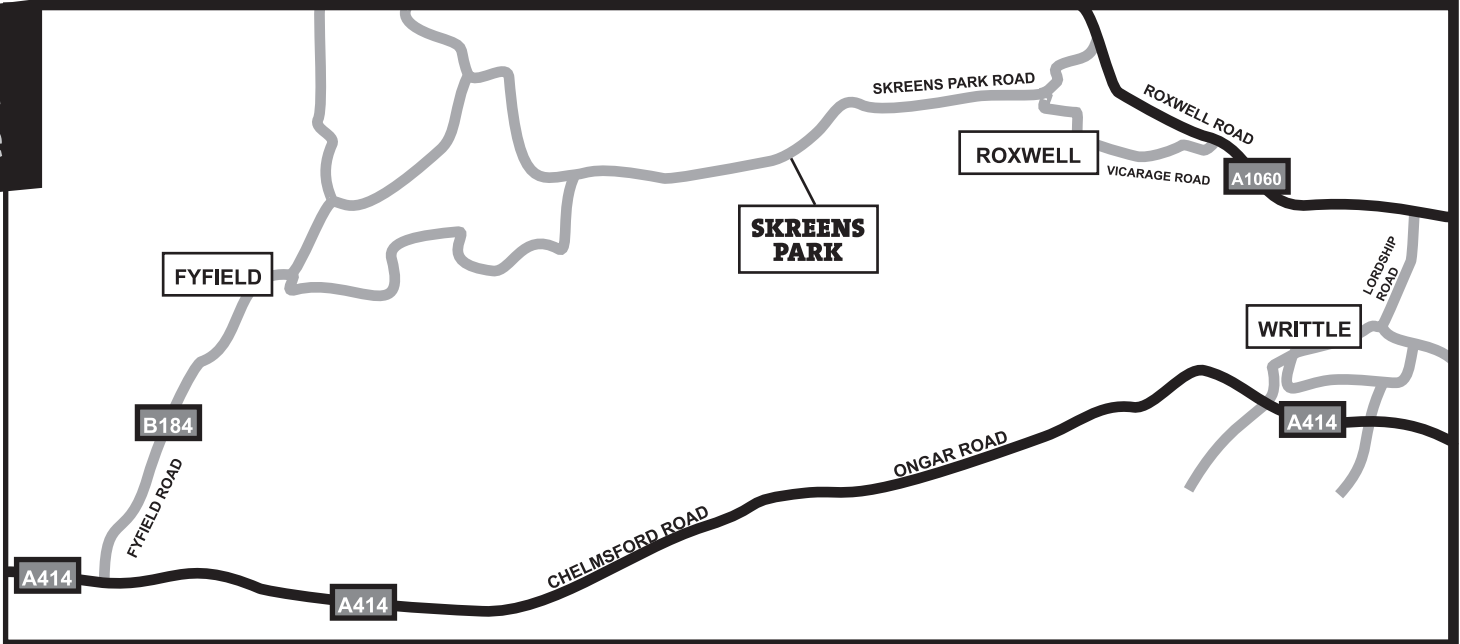

SKREENS PARK

Activity Centre

SKREENS PARK Activity Centre
Skreens Park Road
Roxwell
Essex
CM1 4NN